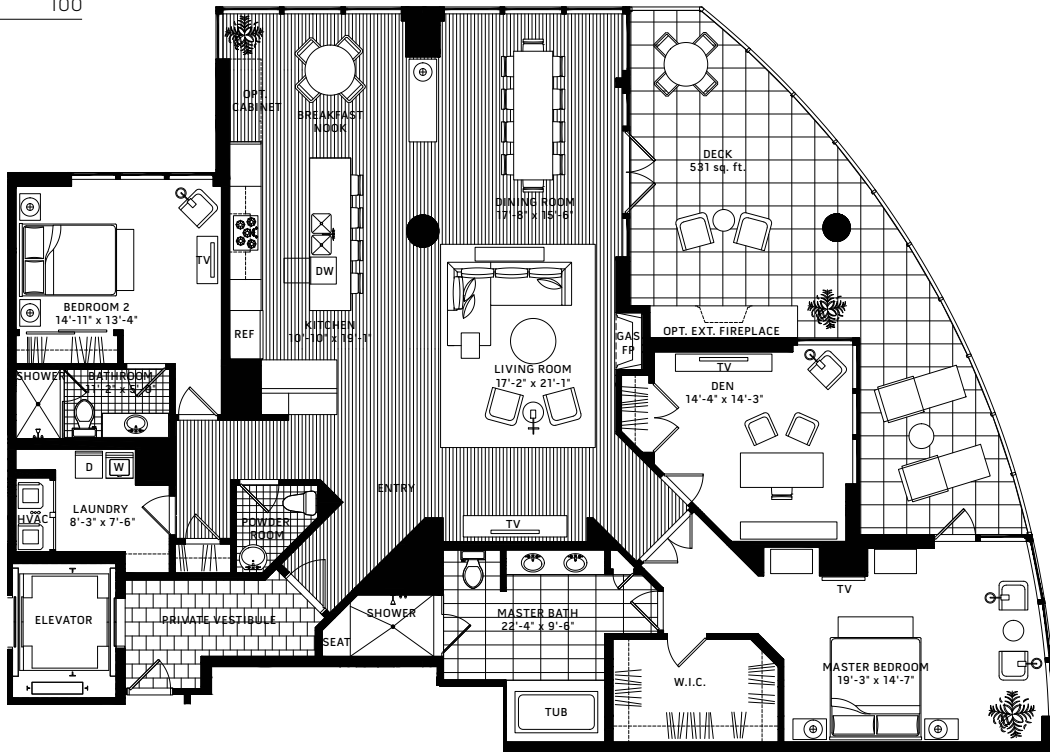

RESIDENCE F

FLOORS No.

25 – 29

3 BEDROOM / 2.5 BATH

TOTAL LIVING SQ. FT.	3,073
INTERIOR SQ. FT.	2,442
EXTERIOR SQ. FT.	531
VESTIBULE SQ. FT.	100

FLOORS 25 – 29

In our continuing effort to improve the design and function of our homes, we reserve the right to modify or change plans, specifications, features and prices without notice. All dimensions and sizes are approximate. Measurements are per the criteria outlined in the public offering statement.